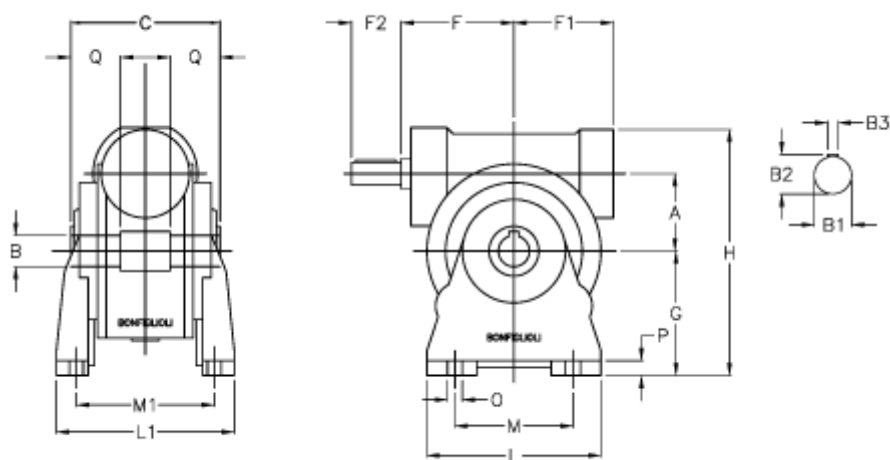

Article number: 3901185030200

Description: Worm gear with solid input shaft
VF 185A-30-HS

Measures

a	= 185.4	F1	= 205	P	= 22
B	= 60	g	= 254	Q	= 65.0
B1 E7	= 40	H	= 521		
B2	= 43.0	L	= 360		
B3 H9	= 12	L1	= 320		
C	= 190	m	= 270		
Description	= VF 185A-xx-HS	M1	= 251.0		
F	= 214.5	O	= 22.0		